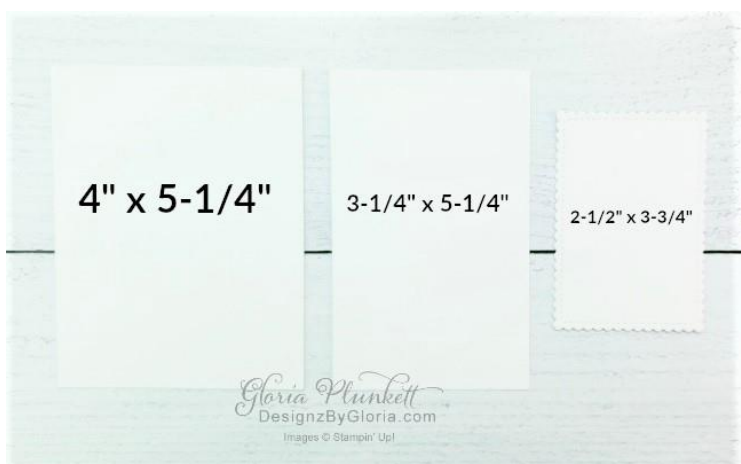

Stampin' Cut & Emboss Machine, Paper Trimmer, Bone Folder, Stampin' Seal+, Dimensionals, Mini Glue Dots, Water Painters, & Paper Snips

Measurements

Cardbase = 5-1/2" x 7-3/4"

Flowers for Every Season DSP = 2 each at 3" x 5" & 2 each at 1/2" x 5"

Whisper White Cardstock = 4" x 5-1/4", 3-1/4" x 5-1/4", & 2-1/2" x 3-3/4"

I have a video on how I assemble the cards here--> <https://youtu.be/OFT0L0h1WpU>

Instructions

Cut all cardstock and your favorite Designer Series Papers as listed above.