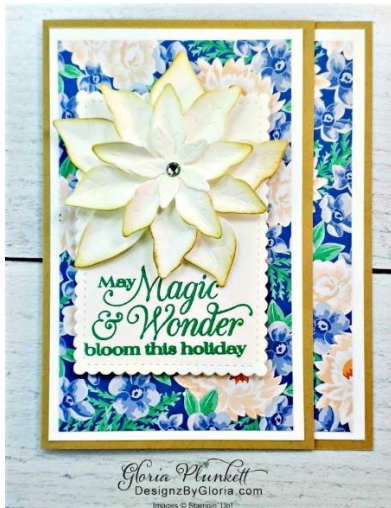

I made several different samples I am sharing here with you but let your imagination go crazy! Lol