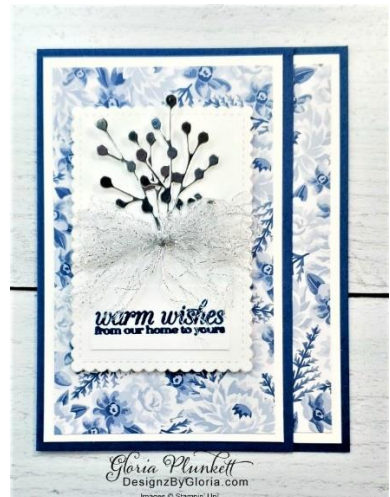

I made several different samples I am sharing here with you but let your imagination go crazy! Lol